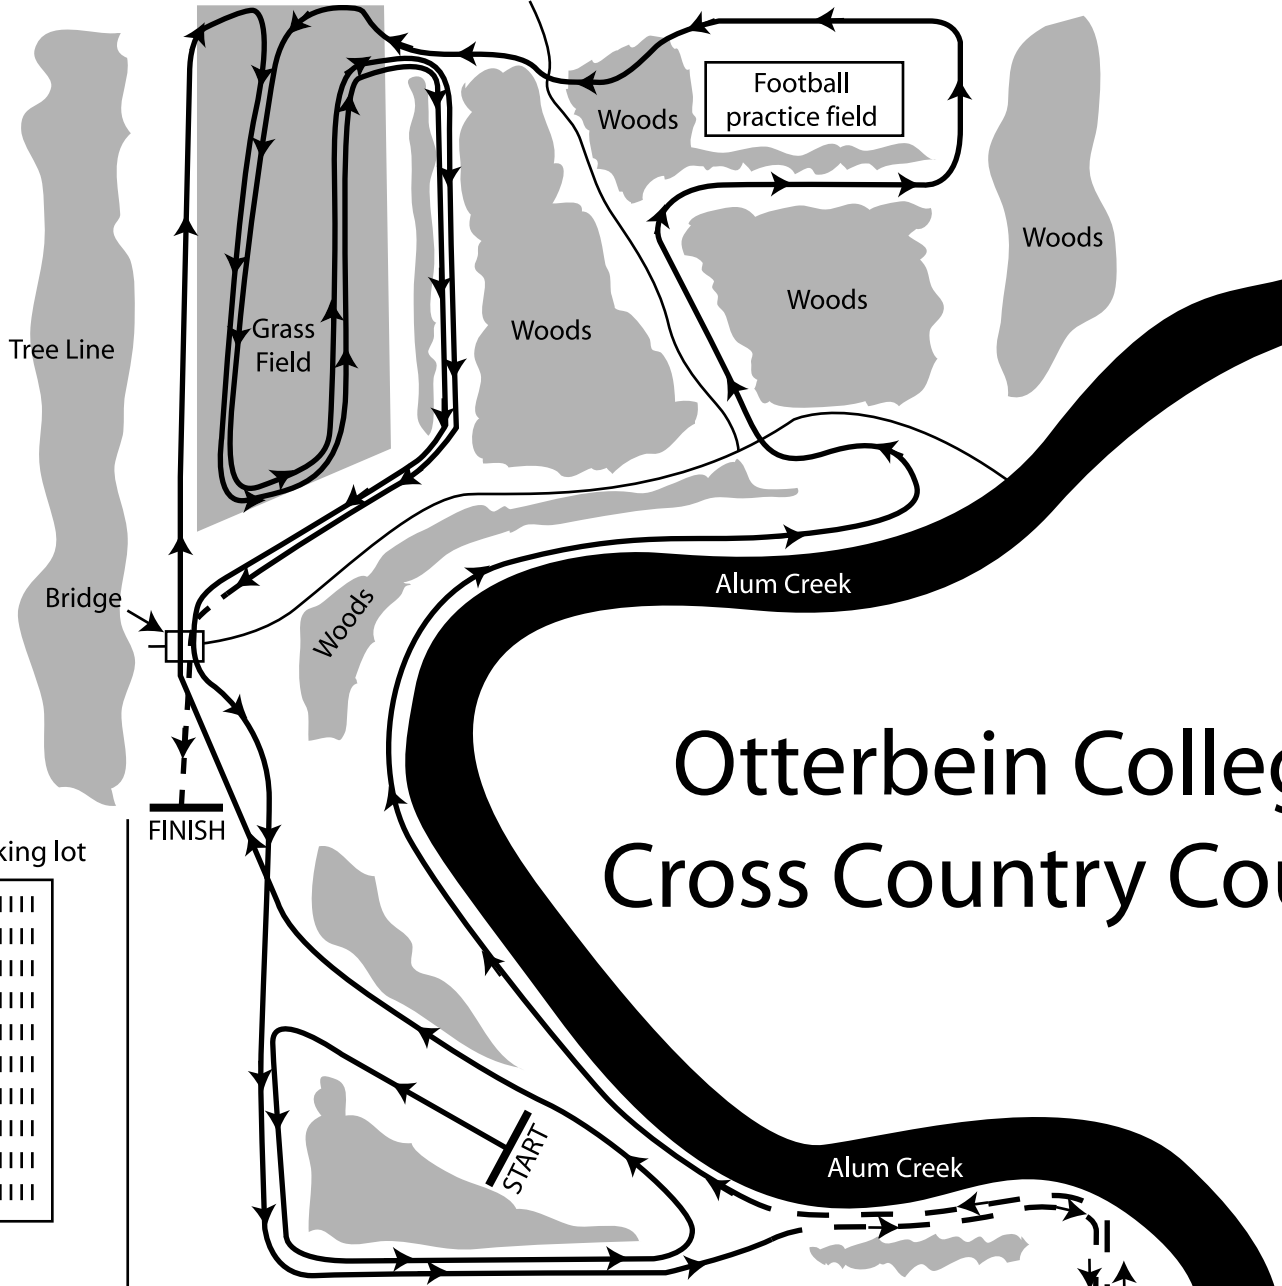

Africa Road

Africa Road

Africa Road

# Otterbein College Cross Country Course

Parking lot

Cleveland Avenue

Cleveland Avenue

Cleveland Avenue

Soccer field

Soccer field

Alum Creek

Bike Path

## Women = 6k

soccer field loop = 1 time  
woods loop = 1 time