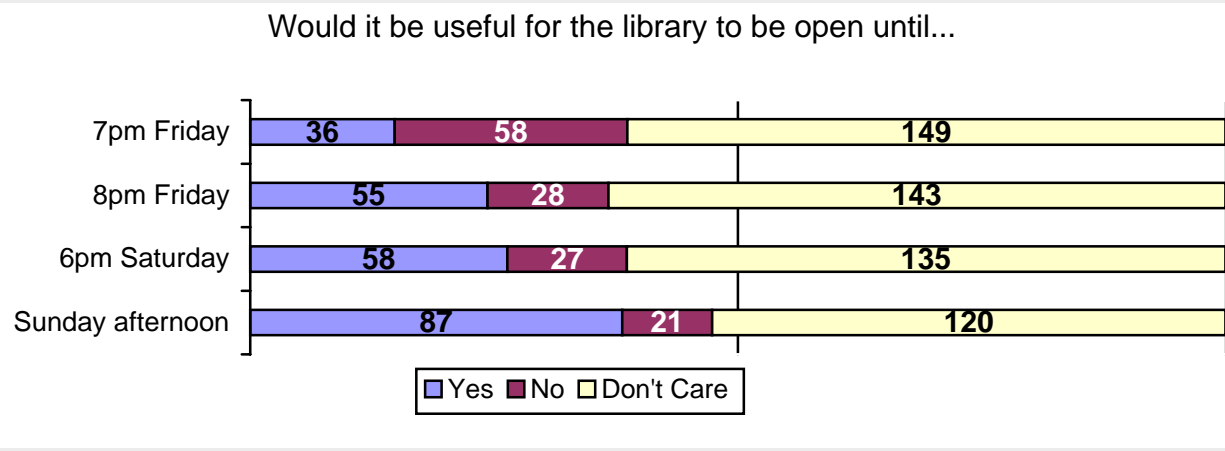

If you think the current library hours are insufficient, what hours do you need the library open to better meet your needs?