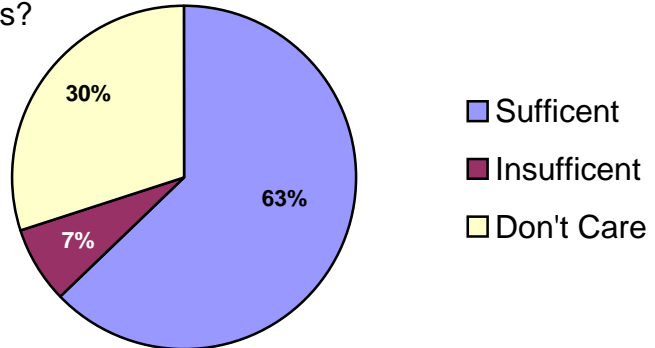

SUMMER SCHOOL

During Summer School (when classes are in session, i.e. mid-June to mid-August) the hours are:

Monday – Thursday	9:00 am – 9:00 pm
Friday	9:00 am – 6:00 pm
Saturday	10:00 am – 5:00 pm
Sunday	Closed

Are these hours sufficient for your needs?