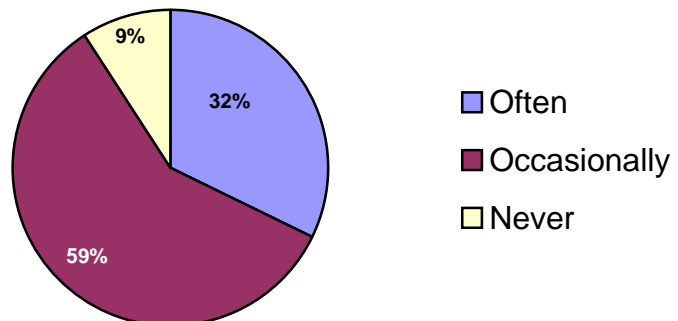

How often do you use the library during a typical academic term?