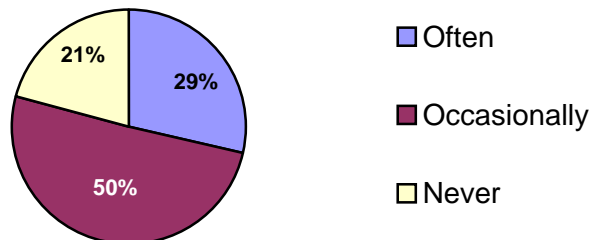

Are these hours sufficient for your needs?

If you think the current library hours are insufficient, would it be useful if the library were open until midnight on Sunday - Tuesday during final exams?

For what purpose do you normally use the library during finals?

How often do you use the library during final exam week?

HOLIDAY WEEKENDS

when class is in session

During Holiday Weekends when classes are in session (such as Columbus Day, Martin Luther King, Jr. Day, Memorial Day) the hours are: