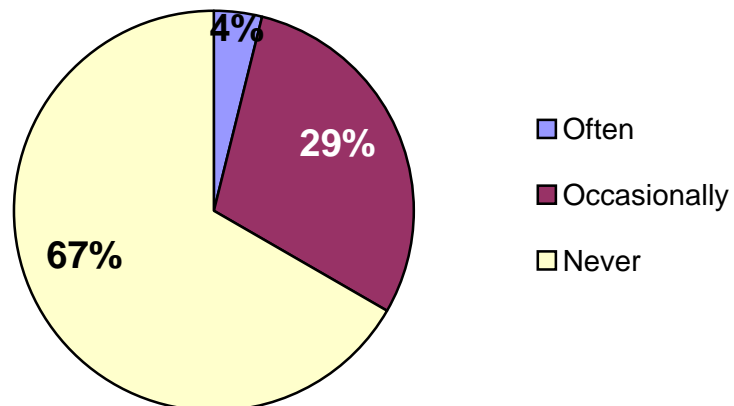

How often do you use the library during breaks?