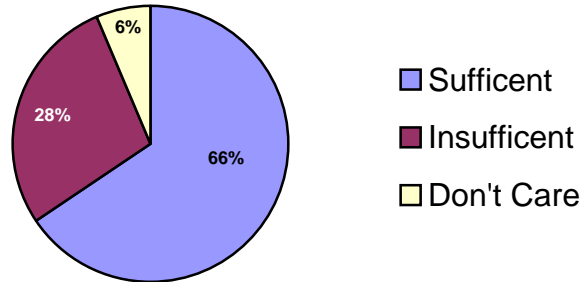

ACADEMIC TERM

The library is currently open 89.25 hours/week during the academic term. Our **current hours are:**

Monday – Thursday	7:45 am – 11:00 pm
Friday	7:45 am – 6:00 pm
Saturday	10:00 am – 5:00 pm
Sunday	12:00 pm – 11:00 pm

Are these hours sufficient for your needs?