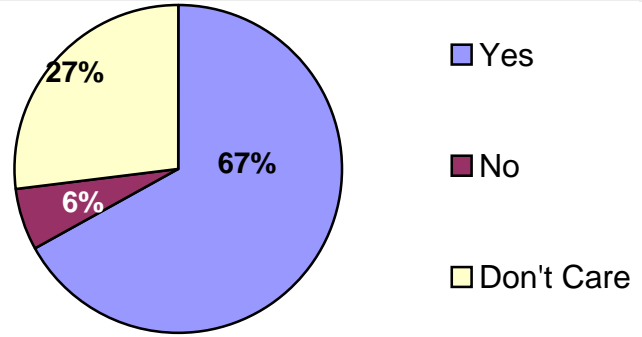

How often do you use the library during the holidays?

SUMMER SCHOOL

During Summer School (when classes are in session, i.e. mid-June to mid-August) the hours are:

Monday – Thursday	9:00 am – 9:00 pm
Friday	9:00 am – 6:00 pm
Saturday	10:00 am – 5:00 pm
Sunday	Closed

BREAKS

During **breaks when no classes are in session** (i.e. December, Spring Break & late August) the hours are:

Monday – Friday
Saturday and Sunday

9:00 am – 6:00 pm
Closed

Are these hours sufficient for your needs?