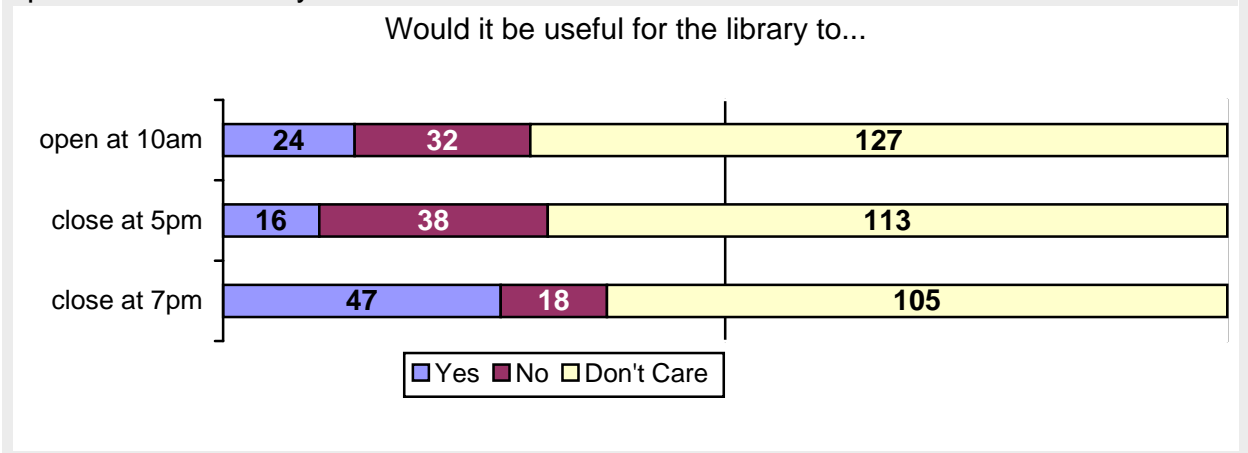

If you think the current library hours are insufficient, what hours do you need the library open to better meet your needs?