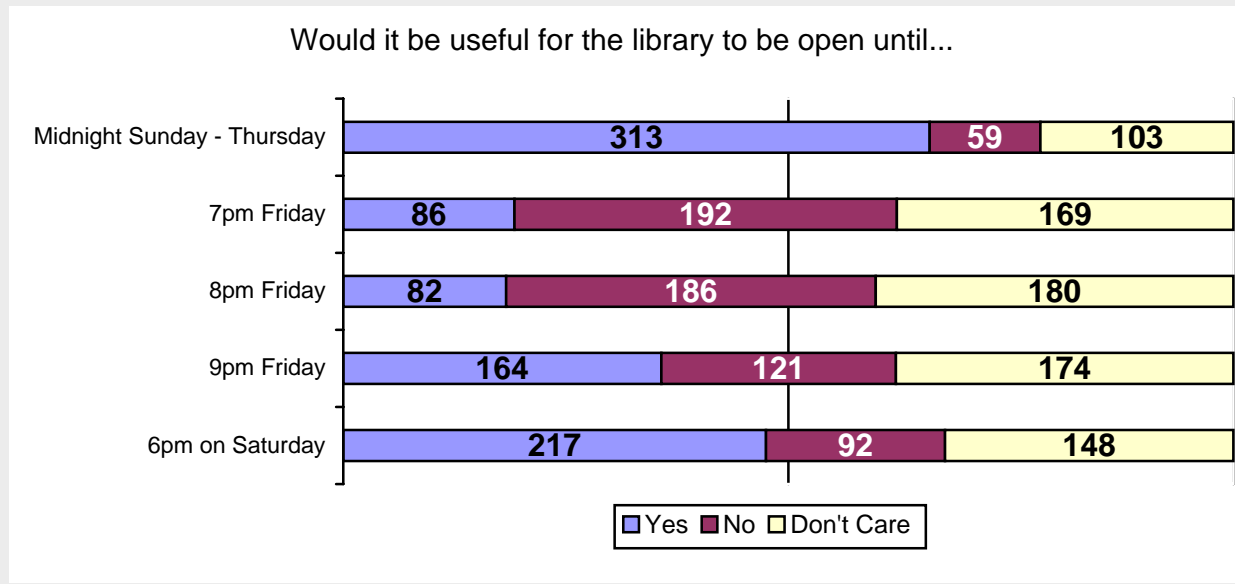

If you think the current library hours are insufficient, what hours do you need the library open to better meet your needs?