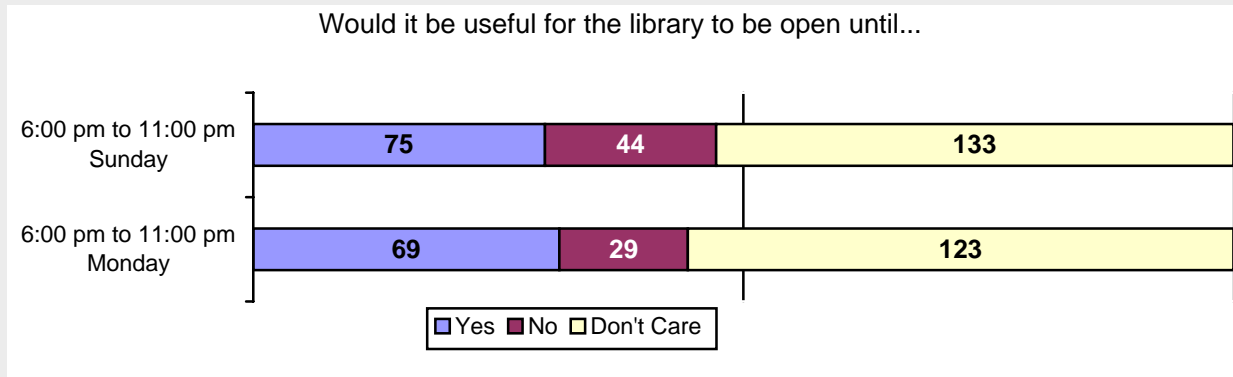

If you think the current holiday library hours are insufficient, what hours do you need the library open to better meet your needs?