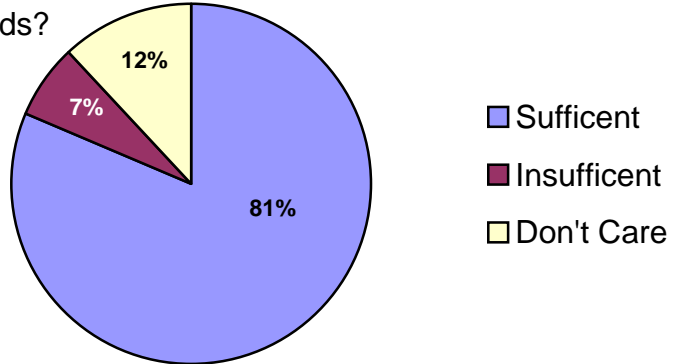

HOLIDAY WEEKENDS

when class is in session

During Holiday Weekends when classes are in session (such as Columbus Day, Martin Luther King, Jr. Day, Memorial Day) the hours are:

Saturday	10:00 am – 5:00 pm
Sunday	12:00 noon – 6:00 pm
Holiday Monday	12:00 noon – 11:00 pm

Are these hours sufficient for your needs?