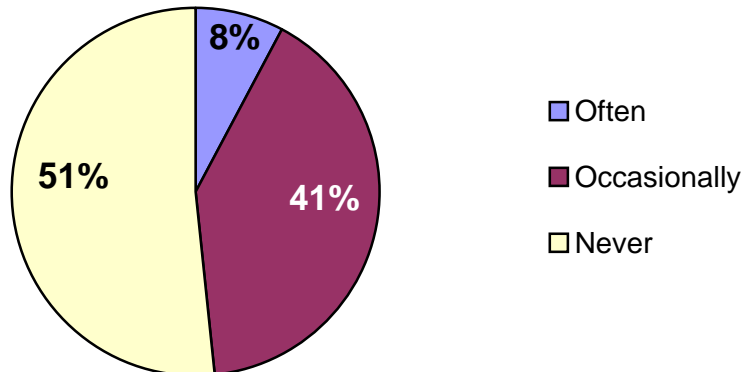

How often do you use the library during the holidays?

SUMMER SCHOOL

During Summer School (when classes are in session, i.e. mid-June to mid-August) the hours are:

Monday – Thursday	9:00 am – 9:00 pm
Friday	9:00 am – 6:00 pm
Saturday	10:00 am – 5:00 pm
Sunday	Closed