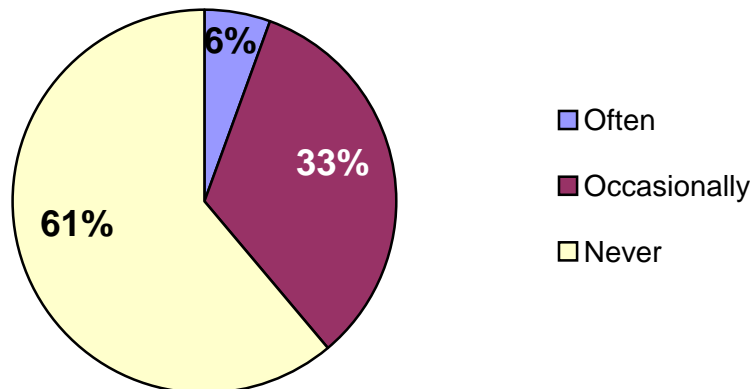

How often do you use the library during summer school?