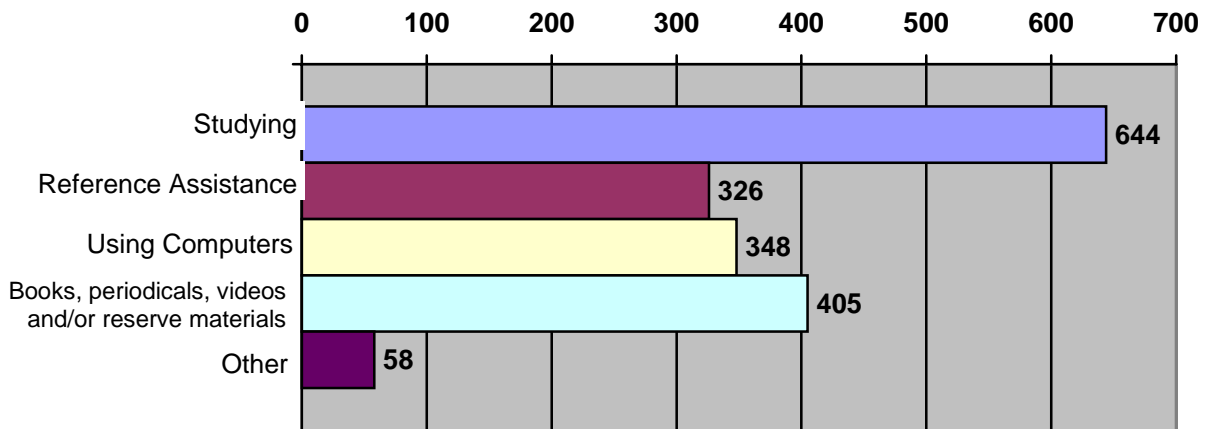

For what purpose do you normally use the library during finals?