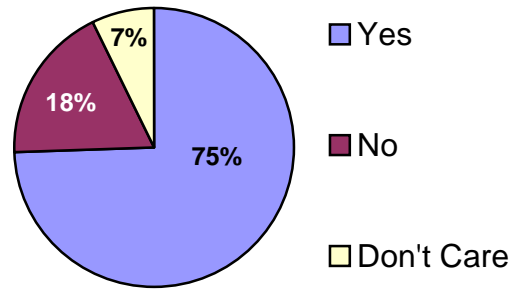

FINAL EXAM WEEK

During the academic term, the **final examination** week hours are:

Friday	7:45 am – 9:00 pm
Saturday	9:00 am – 9:00 pm
Sunday	11:00 am – 11:00 pm
Monday – Tuesday	7:30 am – 11:00 pm
Wednesday	7:30 am – 6:00 pm

Are these hours sufficient for your needs?