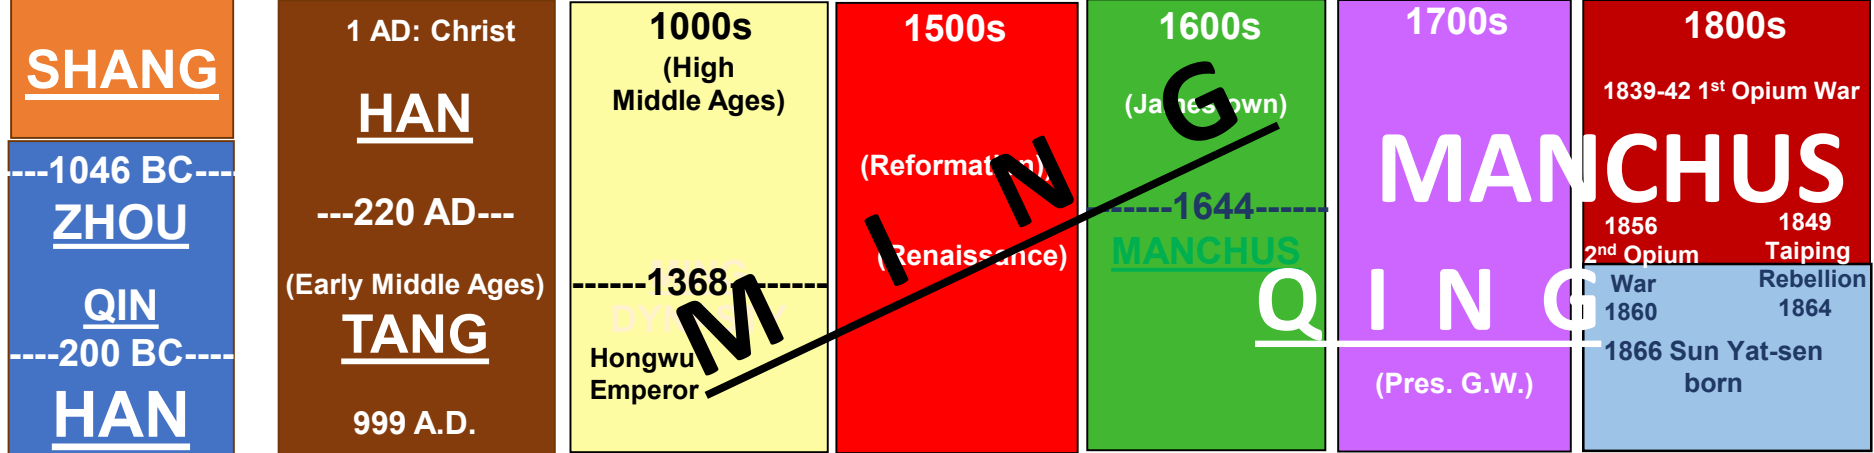

3000 BC Bronze Age 1000 BC	1 AD Early Middle Ages 1000 AD	1000 High Middle Ages 1300s Early Renaissance 1400s	1500s Henry VIII Renaissance Reformation 1558 Elizabeth	1607 Jamestown 1630s Puritans Mass Bay 1664 New York 1681 Penn 1692 Salem Trials	1740s 1st Great Awakening American Revolution Constitution GW + Adams	1800s Jefferson Jackson Antebellum Era CIVIL WAR Gilded Age
----------------------------------	--	---	--	--	---	--

Progressive Era TR Taft Wilson WW I	1920s Harding Coolidge Hoover 1929	1930s FDR New Deal	1941 WW II 1944	1945 Truman McCarthy 1952	1953 I K E 1960	1961 JFK LBJ 1968	1969 1970s Nixon Ford Carter 1980	1980s Reagan GHW Bush 1992	1993 Clinton 1999 2000
---	--	--------------------------	-----------------------	------------------------------------	-----------------------------	----------------------------	--	--	---------------------------------

9/11 2001 2004 G. W. Bush 2005 2008	2009 2012 Obama 2013 2016 2017 Trump 2020	2021 2022 Biden
---	--	-----------------------

The America Story with European Bkgd

China's Personality Cult